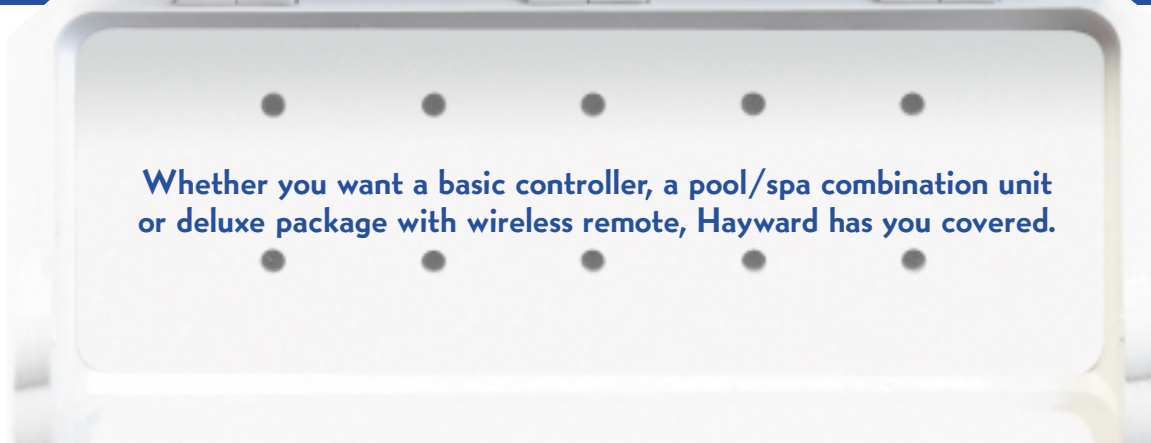

Whether you want a basic controller, a pool/spa combination unit or deluxe package with wireless remote, Hayward has you covered.