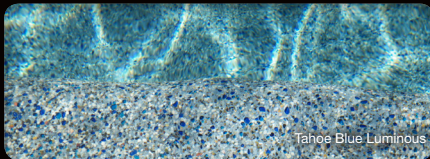

Black Splash

Sapphire

Blue Mist

Aqua Splash

Traditional

Fiesta Series

ALL GLASS FINISH

Fiesta Series combines the vibrance of an all glass bead pool finish with a unique blend of color combinations to create a look that is one-of-a-kind.

Sea Breeze - Fiesta Series

Paradise

Carnival

Sea Breeze

Mardi Gras

French Quarter

Jubilee

Luminous Series

PEBBLE AND GLASS BLEND FINISH

Luminous Series creates a finish that is truly unique by combining the natural beauty of PebbleTec® and PebbleSheen® finishes with an accent of our original and iridescent glass beads. Like a natural beach which shimmers and changes in the sunlight, your pool finish will illuminate with accents of color as the sun moves across the sky.

Tahoe Blue Luminous

Tahoe Blue

Blue Granite

White Diamonds

Aqua Blue

Look for more brilliant blends of glass beads with PebbleTec® and PebbleSheen® coming soon.

Actual finish and water color may differ from printed samples. Variations in color, shade and exposure are normal. The water's depth, angle of sunlight and surrounding landscape can all be determining factors. Actual finish samples produced by Pebble Technology, Inc. should be wet before viewing. Pebble Technology, Inc. strongly recommends viewing pools before deciding on a color. Your pool builder/installer may be able to provide pools to view.