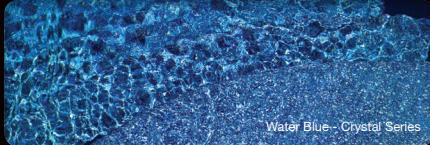

The distinguished look and feel of glass beads

Pebble and Glass Blend Finish

All Glass Finish

Shimmering glass bead swimming pool finish
Smooth, luxurious, durable and stain resistant
Exclusively installed by licensed, trained applicators

BeadCrete™
BY PEBBLE TECHNOLOGY USA

Illuminate your pool with a shimmering glass bead finish.

Crystal Series

ALL GLASS FINISH

Crystal Series is an elegant all glass bead pool finish that brings a unique combination of brilliance and natural color to your swimming pool. With the constant changing angle of the daytime sun, your pool finish will reflect crystal-like accents of light in a beautiful array of hues and shades. Choose from 12 elegant glass bead color combinations.

Water Blue - Crystal Series

Black Sea

Majestic

Water Blue

Tahitian

Seaside

Aqua Marine

Laguna

Tahoe Blue Luminous

Tahoe Blue

Blue Granite

White Diamonds

Aqua Blue

Look for more brilliant blends of glass beads with PebbleTec® and PebbleSheen® coming soon.

Actual finish and water color may differ from printed samples. Variations in color, shade and exposure are normal. The water's depth, angle of sunlight and surrounding landscape can all be determining factors. Actual finish samples produced by Pebble Technology, Inc. should be wet before viewing. Pebble Technology, Inc. strongly recommends viewing pools before deciding on a color. Your pool builder/installer may be able to provide pools to view.