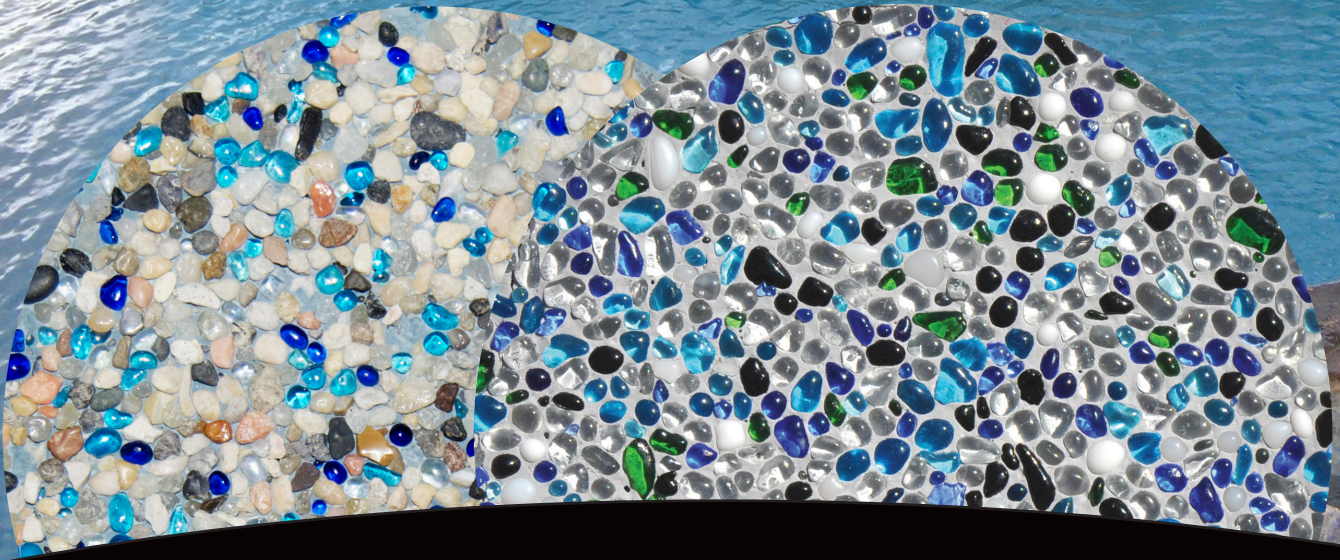

The distinguished look and feel of glass beads

Pebble and Glass Blend Finish

All Glass Finish

Shimmering glass bead swimming pool finish
Smooth, luxurious, durable and stain resistant
Exclusively installed by licensed, trained applicators

BeadCrete™
BY PEBBLE TECHNOLOGY USA

Illuminate your pool with a shimmering glass bead finish.

Crystal Series

ALL GLASS FINISH

Crystal Series is an elegant all glass bead pool finish that brings a unique combination of brilliance and natural color to your swimming pool. With the constant changing angle of the daytime sun, your pool finish will reflect crystal-like accents of light in a beautiful array of hues and shades. Choose from 12 elegant glass bead color combinations.

Tahoe Blue Luminous

Tahoe Blue

Blue Granite

White Diamonds

Aqua Blue

Look for more brilliant blends of glass beads with PebbleTec® and PebbleSheen® coming soon.

Actual finish and water color may differ from printed samples. Variations in color, shade and exposure are normal. The water's depth, angle of sunlight and surrounding landscape can all be determining factors. Actual finish samples produced by Pebble Technology, Inc. should be wet before viewing. Pebble Technology, Inc. strongly recommends viewing pools before deciding on a color. Your pool builder/installer may be able to provide pools to view.

Disclaimer: Some colors contain seashells, such as abalone and mother of pearl. The shells are made up of material from seawater and from a living mollusk. Due to the nature of shell materials and variables of water chemistry, Pebble Technology, Inc. cannot guarantee the shell materials themselves against changes in color or brilliance. See warranty form for all limitations.